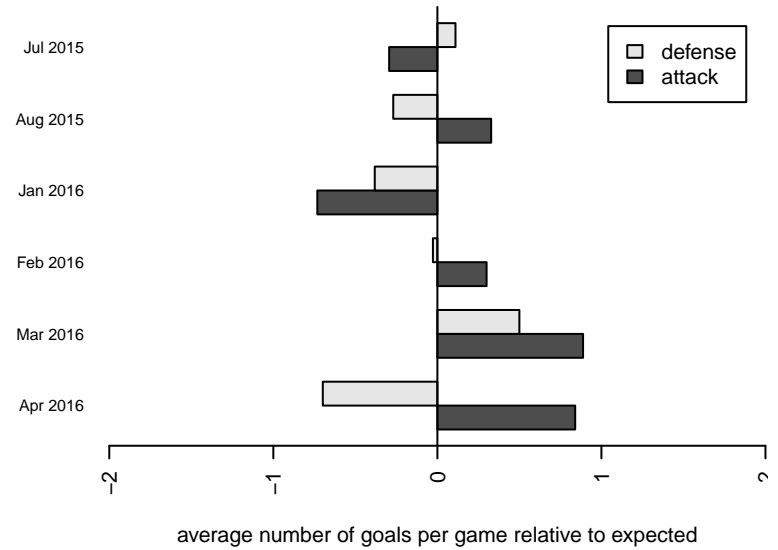

Performance relative to 13 month average