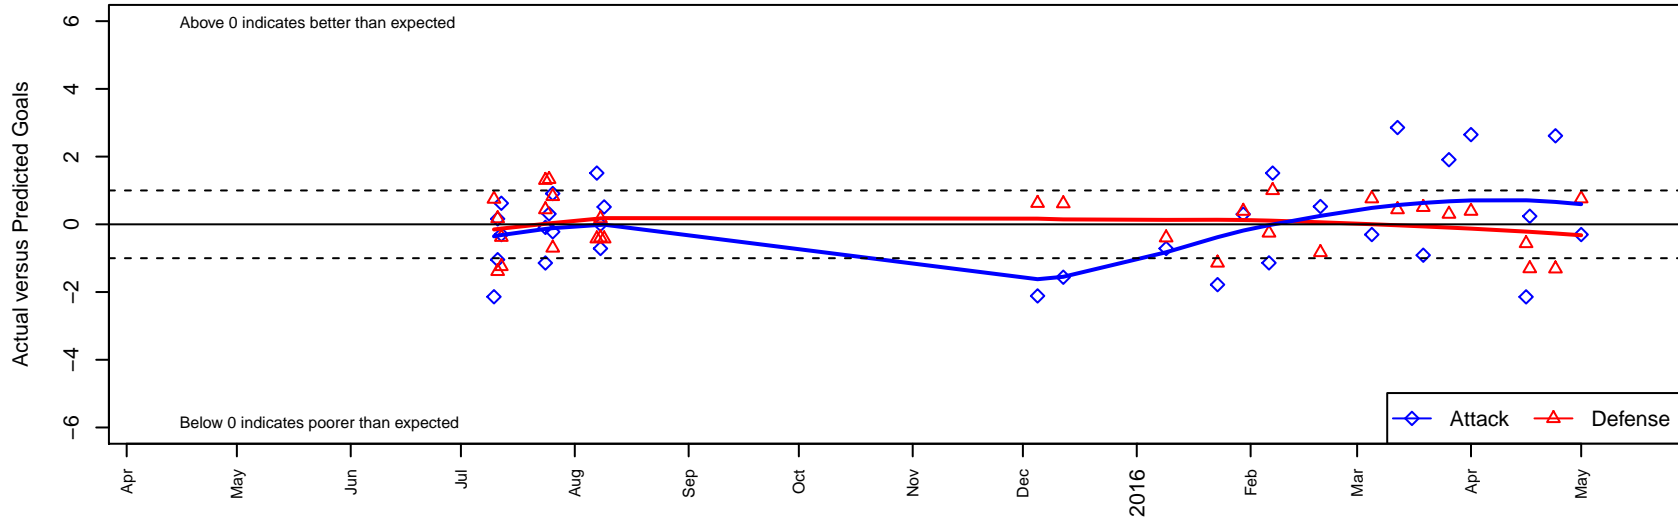

# Crossfire Select Habash G00

Crossfire Select  
 Redmond, WA  
 G00 total strength=1373  
 attack=8.71 defense=6.07  
 fall league = NPSL G Div 1 U15

alt names used:  
 83 Crossfire Select G00–Habash  
 Crossfire Select G00 Habash  
 Crossfire Select Habash  
 Crossfire Select G00 Habash  
 Crossfire Select G00–Habash

Venues played:  
 2015 Seattle United Cup GU15  
 2015 Crossfire Select GU15 Gold  
 2015 Pacific Coast Challenge COPA U15  
 2015 NPSL G Division 1 U15  
 2015 WYS Presidents Cup G00 Division 2

**Crossfire Select Habash G00**  
 Dots are actual minus expected GF (blue circles) and GA (red triangles).  
 Blue line is smoothed change in attack strength. Red is smoothed change in defense strength.

**attack and defense variance (black dot)  
relative to other teams  
and top 10 in region**

**attack and defense rating  
relative to others at age  
and all opponents in last 13 months**

**Performance relative to 13 month average**