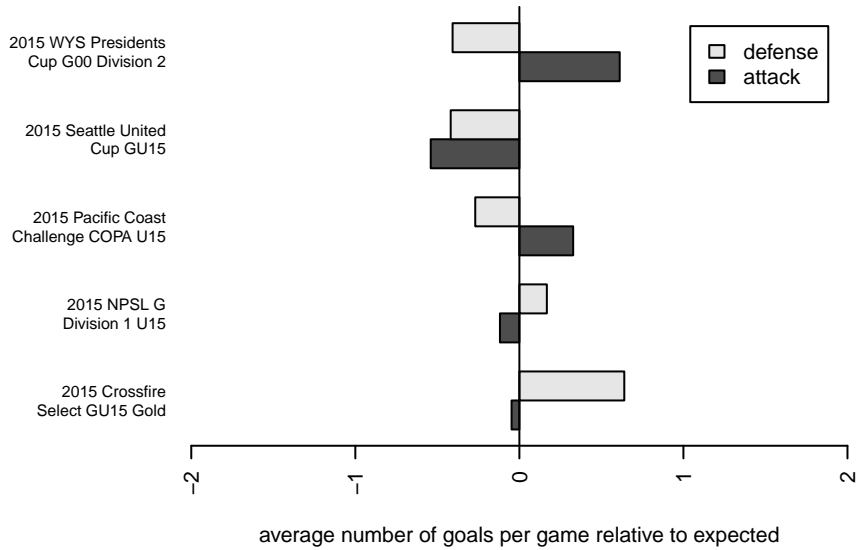

# Crossfire Select Habash G00

Crossfire Select  
 Redmond, WA  
 G00 total strength=1373  
 attack=8.71 defense=6.07  
 fall league = NPSL G Div 1 U15

alt names used:  
 83 Crossfire Select G00–Habash  
 Crossfire Select G00 Habash  
 Crossfire Select Habash  
 Crossfire Select G00 Habash  
 Crossfire Select G00–Habash

Venues played:  
 2015 Seattle United Cup GU15  
 2015 Crossfire Select GU15 Gold  
 2015 Pacific Coast Challenge COPA U15  
 2015 NPSL G Division 1 U15  
 2015 WYS Presidents Cup G00 Division 2

**Crossfire Select Habash G00**  
 Dots are actual minus expected GF (blue circles) and GA (red triangles).  
 Blue line is smoothed change in attack strength. Red is smoothed change in defense strength.

**attack and defense variance (black dot)  
relative to other teams  
and top 10 in region**

**attack and defense rating  
relative to others at age  
and all opponents in last 13 months**

**Performance relative to 13 month average**