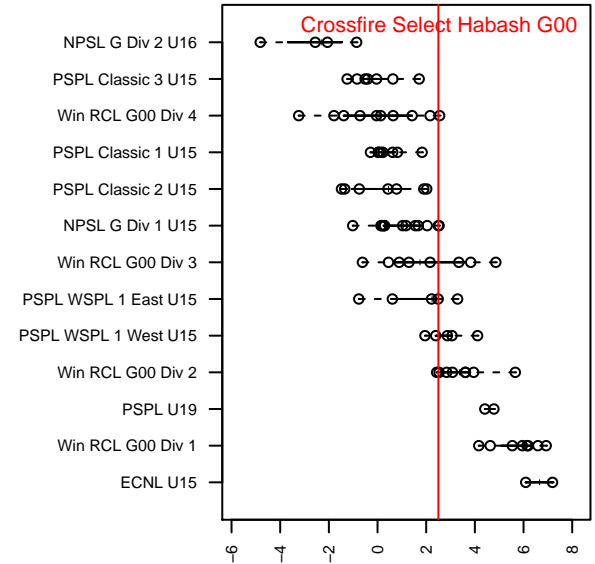

# Crossfire Select Habash G00

Crossfire Select  
 Redmond, WA  
 G00 total strength=1373  
 attack=8.71 defense=6.07  
 fall league = NPSL G Div 1 U15

alt names used:  
 83 Crossfire Select G00–Habash  
 Crossfire Select G00 Habash  
 Crossfire Select Habash  
 Crossfire Select G00 Habash  
 Crossfire Select G00–Habash

Venues played:  
 2015 Seattle United Cup GU15  
 2015 Crossfire Select GU15 Gold  
 2015 Pacific Coast Challenge COPA U15  
 2015 NPSL G Division 1 U15  
 2015 WYS Presidents Cup G00 Division 2

**Crossfire Select Habash G00**  
 Dots are actual minus expected GF (blue circles) and GA (red triangles).  
 Blue line is smoothed change in attack strength. Red is smoothed change in defense strength.

**attack and defense variance (black dot)  
relative to other teams  
and top 10 in region**

**attack and defense rating  
relative to others at age  
and all opponents in last 13 months**

**Performance relative to 13 month average**